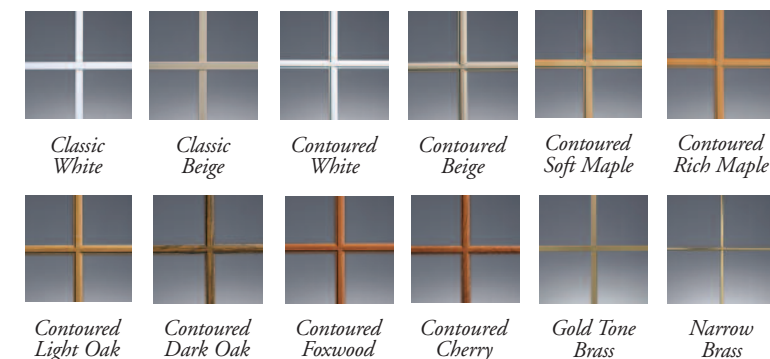

Grid Patterns:

Grid Profiles: